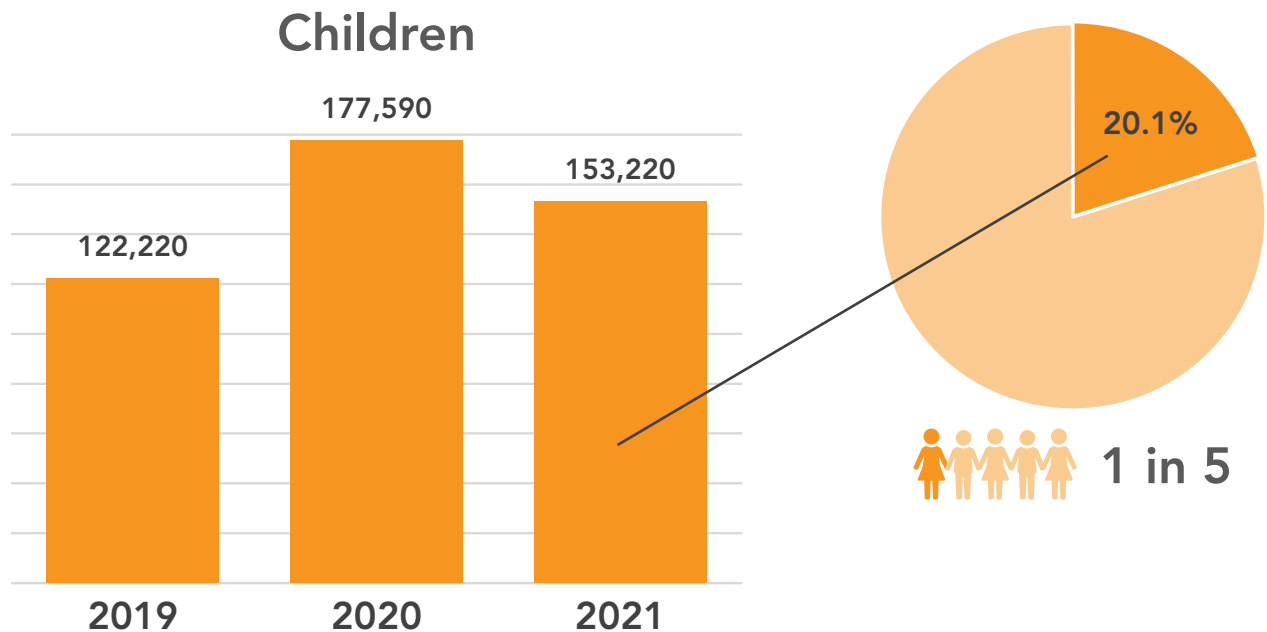

Changes in Food Insecurity IN CENTRAL FLORIDA

Current Rates of Food Insecurity IN CENTRAL FLORIDA

COUNTY	# INDIVIDUALS
Osceola	51,480
Volusia	80,680
Orange	191,090
Lake	48,140
Brevard	78,380
Seminole	54,880
TOTAL	504,650

Information from Feeding America's study *The Impact of the Coronavirus on Local Food Insecurity in 2020 and 2021*.