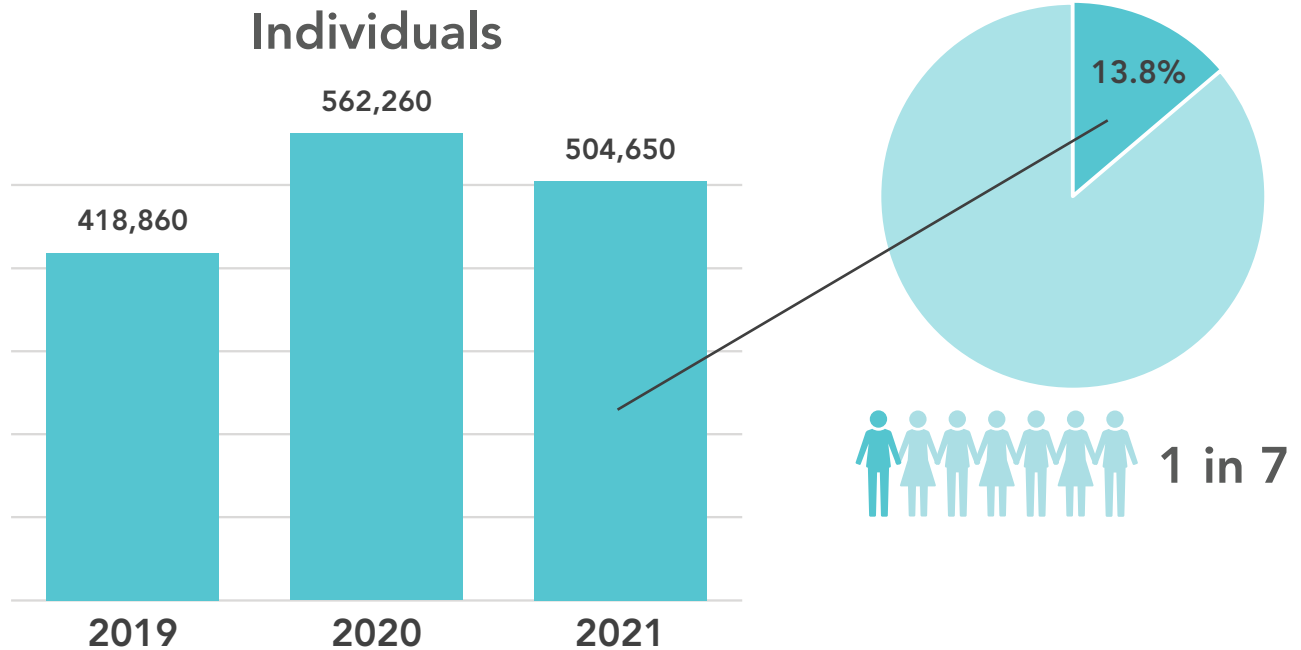

Changes in Food Insecurity IN CENTRAL FLORIDA

Current Rates of Food Insecurity IN CENTRAL FLORIDA

COUNTY	# INDIVIDUALS
Osceola	51,480
Volusia	80,680
Orange	191,090
Lake	48,140
Brevard	78,380
Seminole	54,880
TOTAL	504,650

Information from Feeding America's study *The Impact of the Coronavirus on Local Food Insecurity in 2020 and 2021*.