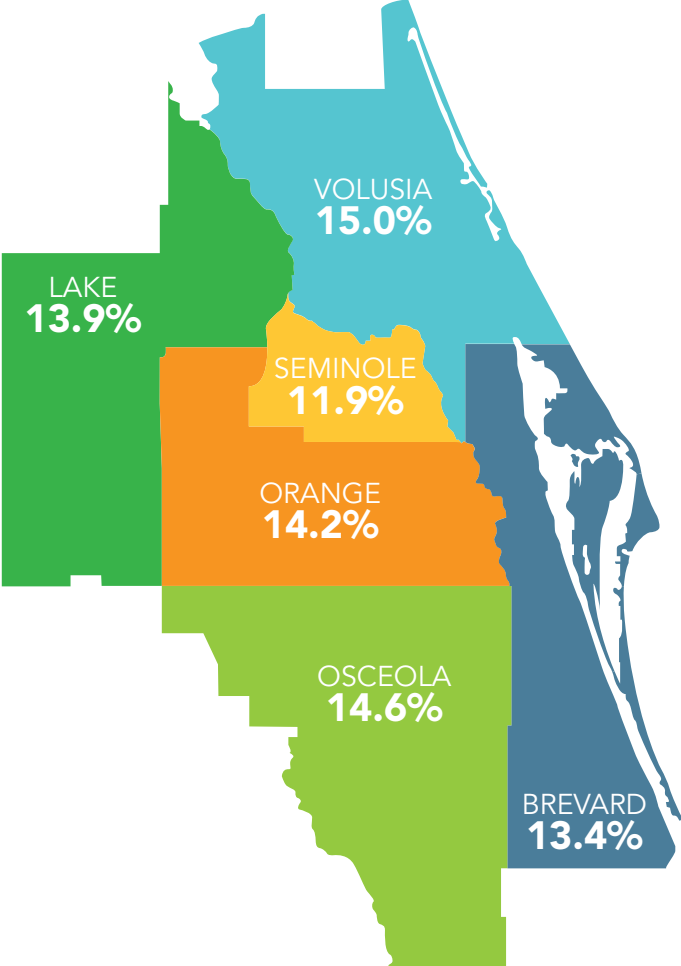

Changes in Food Insecurity IN CENTRAL FLORIDA

Current Rates of Food Insecurity IN CENTRAL FLORIDA

COUNTY	# INDIVIDUALS
Osceola	51,480
Volusia	80,680
Orange	191,090
Lake	48,140
Brevard	78,380
Seminole	54,880
TOTAL	504,650

Information from Feeding America's study *The Impact of the Coronavirus on Local Food Insecurity in 2020 and 2021*.